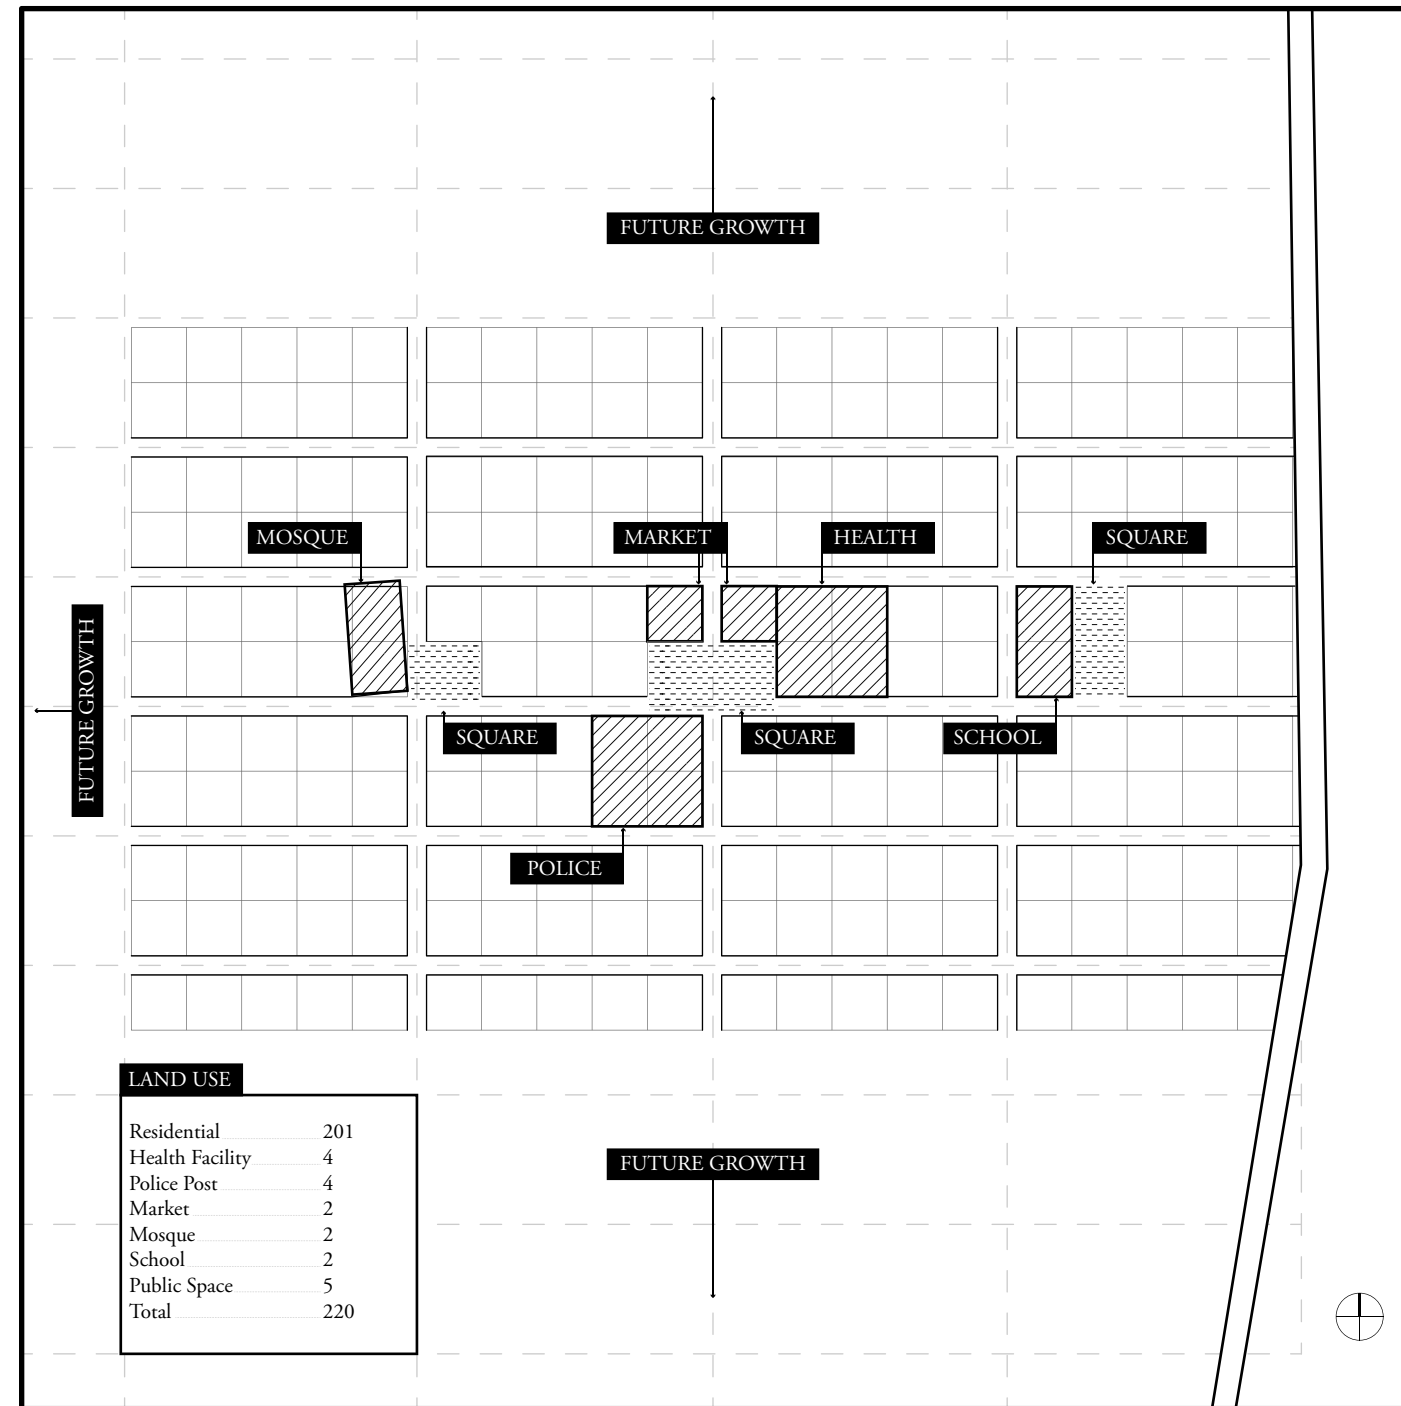

HOUSING

KISMAYO, SOMALIA

CURRENT UNHCR RESETTLEMENT PLAN

URBAN PROXIMITY & PREVAILING WINDS

Acknowledge the Vernacular

Establish the Town Square

Embrace the Public Edge

DESIGN PRINCIPLES

THE GRID

BREAK THE GRID

NEW RESETTLEMENT PLAN